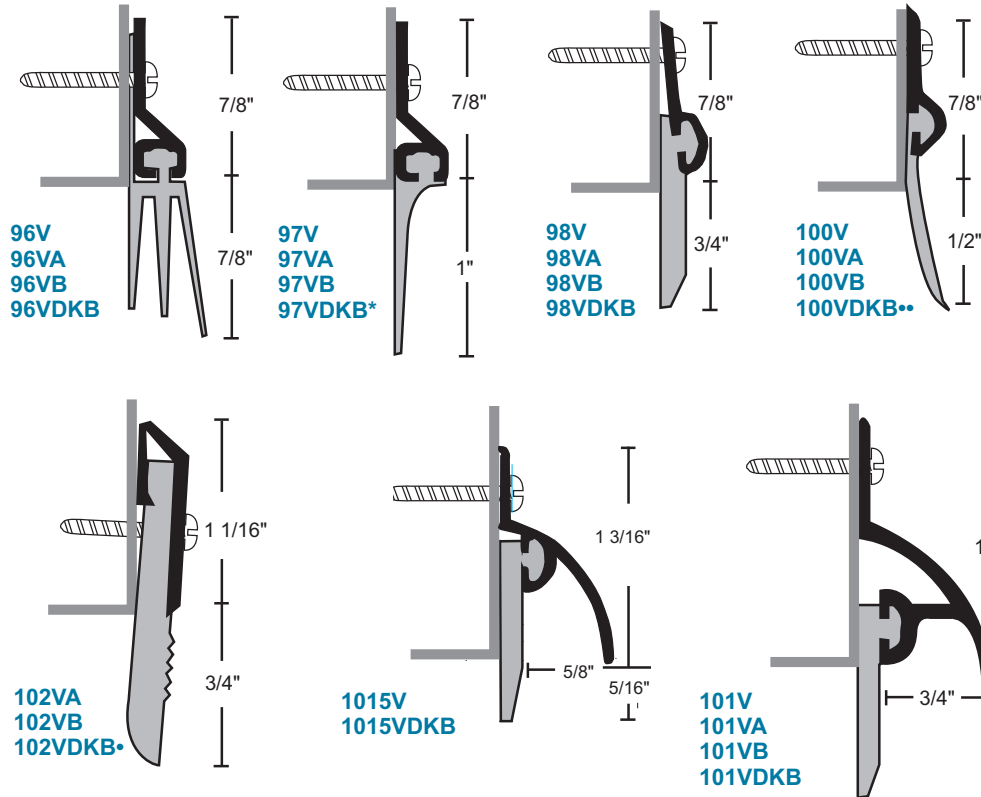

Vinyl Sweeps

#6 x 3/4" Stainless Steel SMS furnished.
Screw holes slotted for adjustment.

All products this page

A - clear anodized
B - gold
DKB - dark bronze
no suffix - mill aluminum

vinyl is gray

Exceptions:
• vinyl is black
•• vinyl is brown

Concealed Fastener Nylon Brush Sweeps

Gray brush with clear anodized; Black brush with gold and DKB