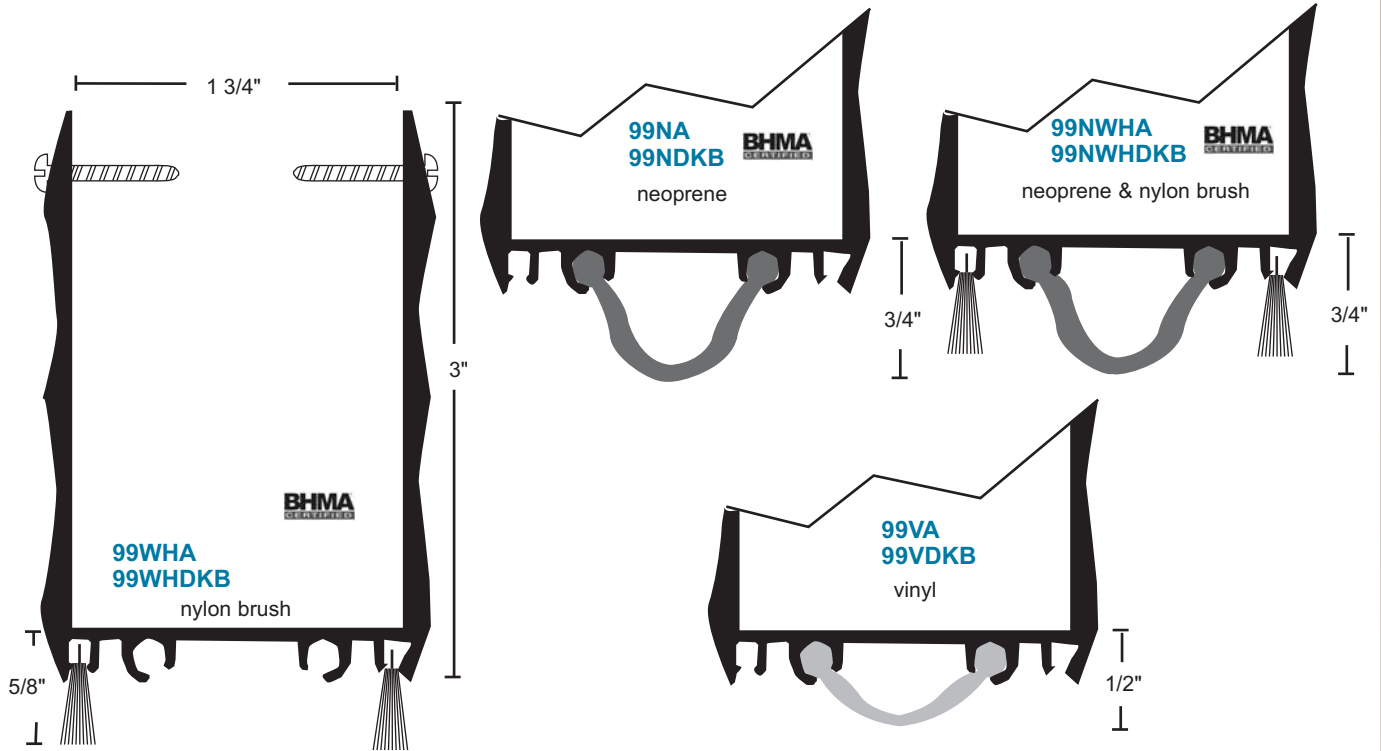

Extended Door Shoes

#6 x 3/4" Stainless Steel SMS furnished.

All products this page

Smooth Vinyl Door Shoes

#6 x 3/4" Stainless Steel Sheet Metal Screws furnished. Screw holes slotted for adjustment.

A - clear
 B - gold
 DKB - dark bronze
 no suffix - mill
 vinyl is gray
 neoprene is black
 Brush is gray with clear
 anodized metal; black with
 DKB metal