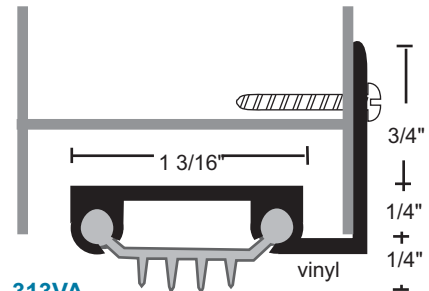

Finned Vinyl Door Shoes

#6 x 3/4" Stainless Steel SMS furnished.
Screw holes slotted for adjustment.

All vinyl door shoes this section

35EV
35EVDKB

35VA
35VB
35VDKB

36EV
36EVDKB

36VA
36VDKB

312V
312VDKB

313VA
313VDKB

318V
318VDKB

319EV
319EVDKB

319V
319VA
319VB
319VDKB

Pile Door Shoes

#6 x 3/4" Stainless Steel
SMS furnished.

154P
154PDKB

254P
254PDKB