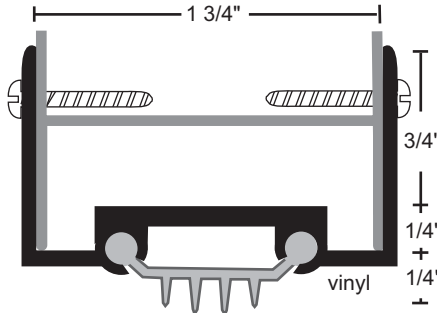

Finned Vinyl Door Shoes

#6 x 3/4" Stainless Steel SMS furnished.
Screw holes slotted for adjustment.

All vinyl door shoes this section

35EV
35EVDKB

35VA
35VB
35VDKB

36EV
36EVDKB

36VA
36VDKB

312V
312VDKB

313VA
313VDKB

318V
318VDKB

319EV
319EVDKB

319V
319VA
319VB
319VDKB

Pile Door Shoes

#6 x 3/4" Stainless Steel
SMS furnished.

154P
154PDKB

254P
254PDKB