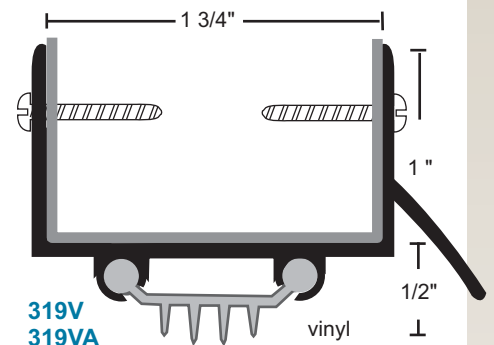

Finned Vinyl Door Shoes

#6 x 3/4" Stainless Steel SMS furnished.
Screw holes slotted for adjustment.

All vinyl door shoes this section

35EV
35EVDKB

35VA
35VB
35VDKB

36EV
36EVDKB

36VA
36VDKB

312V
312VDKB

313VA
313VDKB

318V
318VDKB

319EV
319EVDKB

319V
319VA
319VB
319VDKB

Pile Door Shoes

#6 x 3/4" Stainless Steel
SMS furnished.

154P
154PDKB

254P
254PDKB