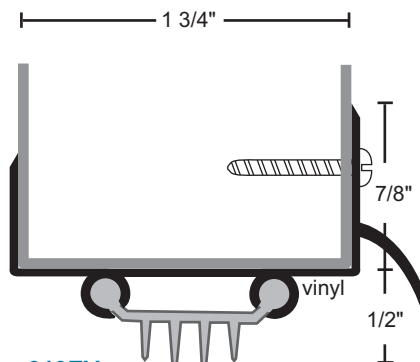

Finned Vinyl Door Shoes

#6 x 3/4" Stainless Steel SMS furnished.
Screw holes slotted for adjustment.

All vinyl door shoes this section

35EV
35EVDKB

35VA
35VB
35VDKB

36EV
36EVDKB

36VA
36VDKB

312V
312VDKB

313VA
313VDKB

318V
318VDKB

319EV
319EVDKB

319V
319VA
319VB
319VDKB

Pile Door Shoes

#6 x 3/4" Stainless Steel
SMS furnished.

154P
154PDKB

254P
254PDKB