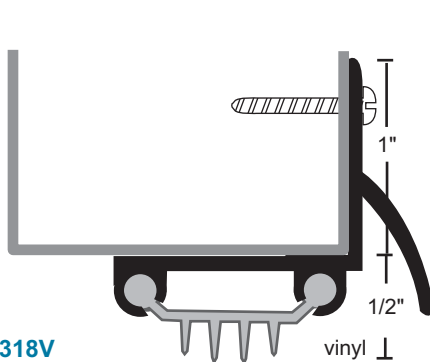

Finned Vinyl Door Shoes

#6 x 3/4" Stainless Steel SMS furnished.
Screw holes slotted for adjustment.

All vinyl door shoes this section

35EV
35EVDKB

35VA
35VB
35VDKB

36EV
36EVDKB

36VA
36VDKB

312V
312VDKB

313VA
313VDKB

318V
318VDKB

319EV
319EVDKB

319V
319VA
319VB
319VDKB

Pile Door Shoes

#6 x 3/4" Stainless Steel
SMS furnished.

154P
154PDKB

254P
254PDKB