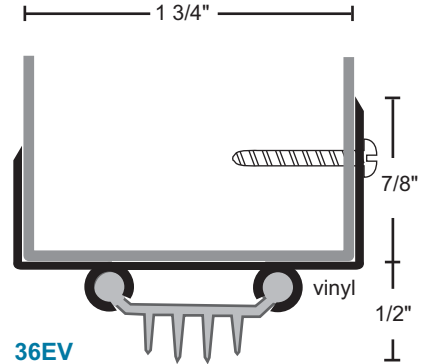

Finned Vinyl Door Shoes

#6 x 3/4" Stainless Steel SMS furnished.
Screw holes slotted for adjustment.

All vinyl door shoes this section

35EV
35EVDKB

35VA
35VB
35VDKB

36EV
36EVDKB

36VA
36VDKB

312V
312VDKB

313VA
313VDKB

318V
318VDKB

319EV
319EVDKB

319V
319VA
319VB
319VDKB

Pile Door Shoes

#6 x 3/4" Stainless Steel
SMS furnished.

154P
154PDKB

254P
254PDKB