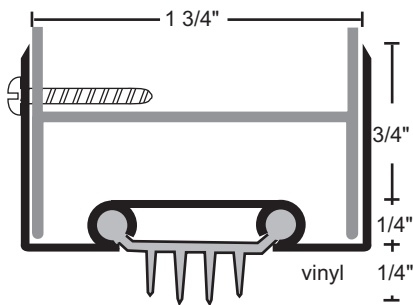

Finned Vinyl Door Shoes

#6 x 3/4" Stainless Steel SMS furnished.
Screw holes slotted for adjustment.

All vinyl door shoes this section

35EV
35EVDKB

35VA
35VB
35VDKB

36EV
36EVDKB

36VA
36VDKB

312V
312VDKB

313VA
313VDKB

318V
318VDKB

319EV
319EVDKB

319V
319VA
319VB
319VDKB

Pile Door Shoes

#6 x 3/4" Stainless Steel
SMS furnished.

154P
154PDKB

254P
254PDKB