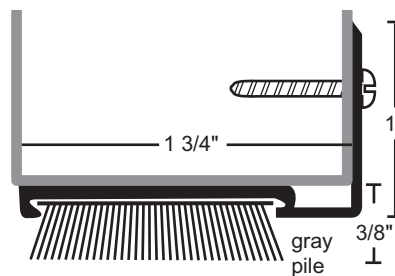

Finned Vinyl Door Shoes

#6 x 3/4" Stainless Steel SMS furnished.
Screw holes slotted for adjustment.

All vinyl door shoes this section

35EV
35EVDKB

35VA
35VB
35VDKB

36EV
36EVDKB

36VA
36VDKB

312V
312VDKB

313VA
313VDKB

318V
318VDKB

319EV
319EVDKB

319V
319VA
319VB
319VDKB

Pile Door Shoes

#6 x 3/4" Stainless Steel
SMS furnished.

154P
154PDKB

254P
254PDKB