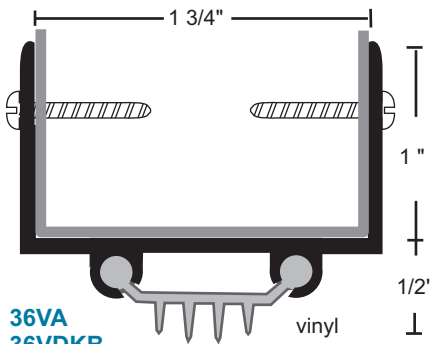

Finned Vinyl Door Shoes

#6 x 3/4" Stainless Steel SMS furnished.
Screw holes slotted for adjustment.

All vinyl door shoes this section

35EV
35EVDKB

35VA
35VB
35VDKB

36EV
36EVDKB

36VA
36VDKB

312V
312VDKB

313VA
313VDKB

318V
318VDKB

319EV
319EVDKB

319V
319VA
319VB
319VDKB

Pile Door Shoes

#6 x 3/4" Stainless Steel
SMS furnished.

154P
154PDKB

254P
254PDKB