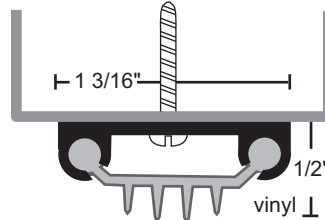

Finned Vinyl Door Shoes

#6 x 3/4" Stainless Steel SMS furnished.
Screw holes slotted for adjustment.

All vinyl door shoes this section

35EV
35EVDKB

35VA
35VB
35VDKB

36EV
36EVDKB

36VA
36VDKB

312V
312VDKB

313VA
313VDKB

318V
318VDKB

319EV
319EVDKB

319V
319VA
319VB
319VDKB

Pile Door Shoes

#6 x 3/4" Stainless Steel
SMS furnished.

154P
154PDKB

254P
254PDKB