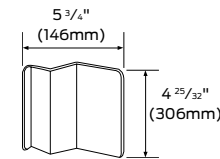

Dimensions - outside trim

Touchbar height to finished floor	40" (1016mm) at center
Door width range	36" to 48" (914mm to 1219mm)
Touchbar projection	
Neutral	4 1/8" (103mm)
Depressed	2 3/4" (70mm)
Latch case housing	7" X 4 1/16" X 4 1/8" (179mm X 103mm X 105mm)
Device length	32 1/2" (826mm)
Minimum stile requirement	
Single door	5 7/8"
Double door	6 1/4"

Note: Von Duprin trim does not thru-bolt to the Guard-X Ives door pulls 8102-6 and 8105-6 offer dimension that align and thru-bolt to the Guard-X exit lock - order separately from Ives.

2609
Double door strike