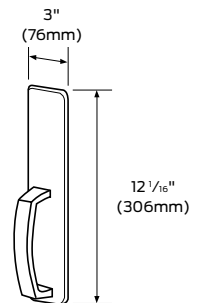

Dimensions - outside trim

Touchbar height to finished floor	40" (1016mm) at center
Door width range	36" to 48" (914mm to 1219mm)
Touchbar projection	
Neutral	4 1/8" (103mm)
Depressed	2 3/4" (70mm)
Latch case housing	7" X 4 1/16" X 4 1/8" (179mm X 103mm X 105mm)
Device length	32 1/2" (826mm)
Minimum stile requirement	
Single door	5 7/8"
Double door	6 1/4"

Note: Von Duprin trim does not thru-bolt to the Guard-X Ives door pulls 8102-6 and 8105-6 offer dimension that align and thru-bolt to the Guard-X exit lock - order separately from Ives.

2609
Double door strike

2100T
1 31/32" (50mm) protection

2300T
2" (51mm) protection

Ives 8102-6

Ives 8105-6

To order, specify

- **Model number 2670**- Includes strike, screw pack and battery.
- **Finish** - US28, 313AN or 315AN
- **French or Spanish sign, when required** - English with Braille is standard.