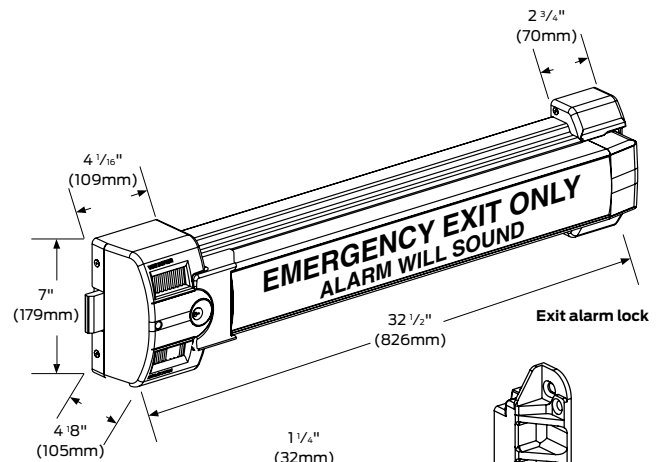

VON DUPRIN®

GUARD-X

Exit alarm lock

Overview

GUARD-X provides secure, alarmed code-compliant protection for secondary exits. GUARD-X exit alarm lock readily identifies the door on which it is mounted as an emergency exit and secures the opening against unauthorized use. It is ideal for deterring theft in restaurants and retail establishment such as: discount stores, grocery stores, drug stores, clothing stores and sporting goods stores.

Features and benefits

- UL listed for panic exit hardware (UL305)
- Tested in accordance to ANSI A156.3 Grade 1 panic hardware (250,000 cycles)
- Quick installation with an easy-to-use adhesive back template
- Non-handed design allows installer to mount for either hand by just removing and reversing the "Emergency Exit - Alarm Will Sound" sign built into the device
- Three finishes available: SP28, 313, 315
- Heavy duty construction with stainless steel deadbolt with cast aluminum latch case
- Only authorized person with a key can re-latch or reset the alarm after unauthorized exit
- 100-decibel alarm
- Armed and disarmed by key
- Alarm is powered by standard 9V battery or hardwired using optional PT790 power supply

Dimensions - outside trim

Touchbar height to finished floor	40" (1016mm) at center
Door width range	36" to 48" (914mm to 1219mm)
Touchbar projection	
Neutral	4 1/8" (103mm)
Depressed	2 3/4" (70mm)
Latch case housing	7" X 4 1/16" X 4 1/8" (179mm X 103mm X 105mm)
Device length	32 1/2" (826mm)
Minimum stile requirement	
Single door	5 7/8"
Double door	6 1/4"

Note: Von Duprin trim does not thru-bolt to the Guard-X Ives door pulls 8102-6 and 8105-6 offer dimension that align and thru-bolt to the Guard-X exit lock - order separately from Ives.

2609
Double door strike