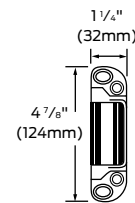

Dimensions - outside trim

Touchbar height to finished floor	40" (1016mm) at center
Door width range	36" to 48" (914mm to 1219mm)
Touchbar projection	
Neutral	4 1/8" (103mm)
Depressed	2 3/4" (70mm)
Latch case housing	7" X 4 1/16" X 4 1/8" (179mm X 103mm X 105mm)
Device length	32 1/2" (826mm)
Minimum stile requirement	
Single door	5 7/8"
Double door	6 1/4"

Note: Von Duprin trim does not thru-bolt to the Guard-X Ives door pulls 8102-6 and 8105-6 offer dimension that align and thru-bolt to the Guard-X exit lock - order separately from Ives.

2609
Double door strike

2100T
1 31/32" (50mm) protection

2300T
2" (51mm) protection

Ives 8102-6

Ives 8105-6

To order, specify

- **Model number 2670**- Includes strike, screw pack and battery.
- **Finish** - US28, 313AN or 315AN
- **French or Spanish sign, when required** - English with Braille is standard.