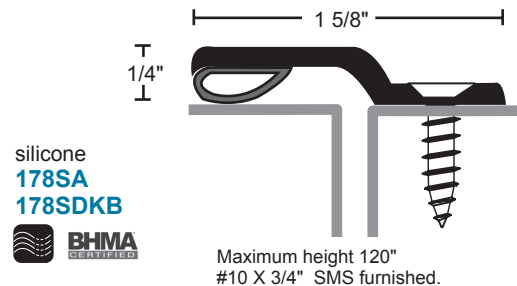

Overlapping Astragals

A - anodized aluminum
B - gold
DKB - dark bronze
no suffix - mill aluminum
 vinyl & pile are gray
 neoprene, NGP-TPV & silicone are black; except 114 silicone is gray

Specialty Astragal