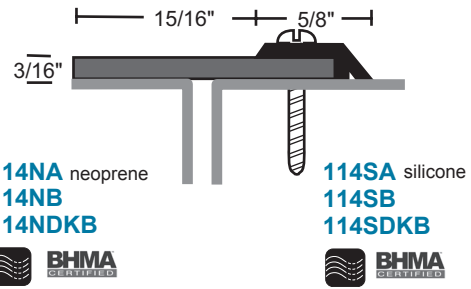

Overlapping Astragals

A - anodized aluminum
B - gold
DKB - dark bronze
no suffix - mill aluminum
 vinyl & pile are gray
 neoprene, NGP-TPV & silicone are black; except 114 silicone is gray

Specialty Astragal