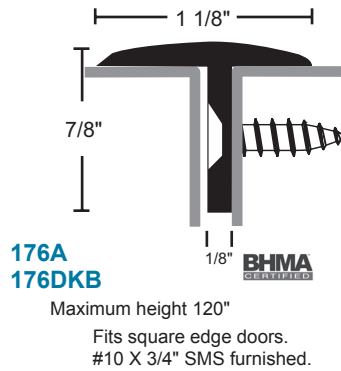

Overlapping Astragals

A - anodized aluminum
B - gold
DKB - dark bronze
no suffix - mill aluminum
 vinyl & pile are gray
 neoprene, NGP-TPV & silicone are black; except 114 silicone is gray

Specialty Astragal