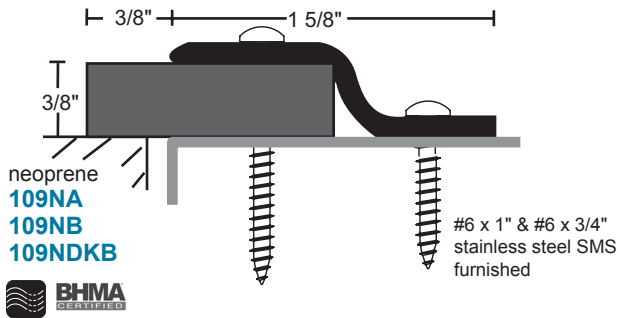

Overlapping Astragals

A - anodized aluminum
B - gold
DKB - dark bronze
no suffix - mill aluminum
 vinyl & pile are gray
 neoprene, NGP-TPV & silicone are black; except 114 silicone is gray

Specialty Astragal