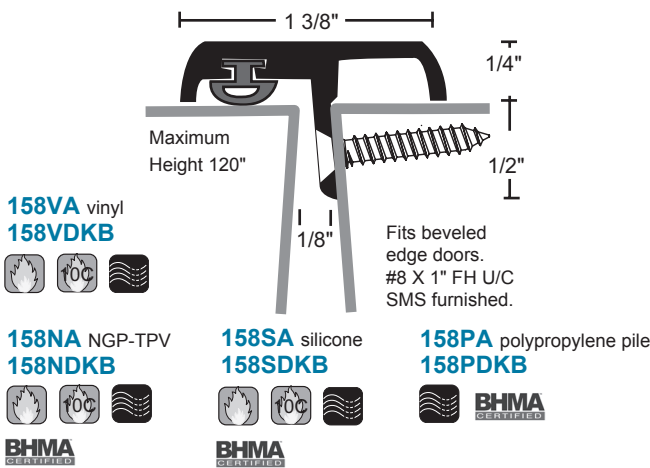

Overlapping Astragals

A - anodized aluminum
B - gold
DKB - dark bronze
no suffix - mill aluminum
 vinyl & pile are gray
 neoprene, NGP-TPV & silicone are black; except 114 silicone is gray

Specialty Astragal