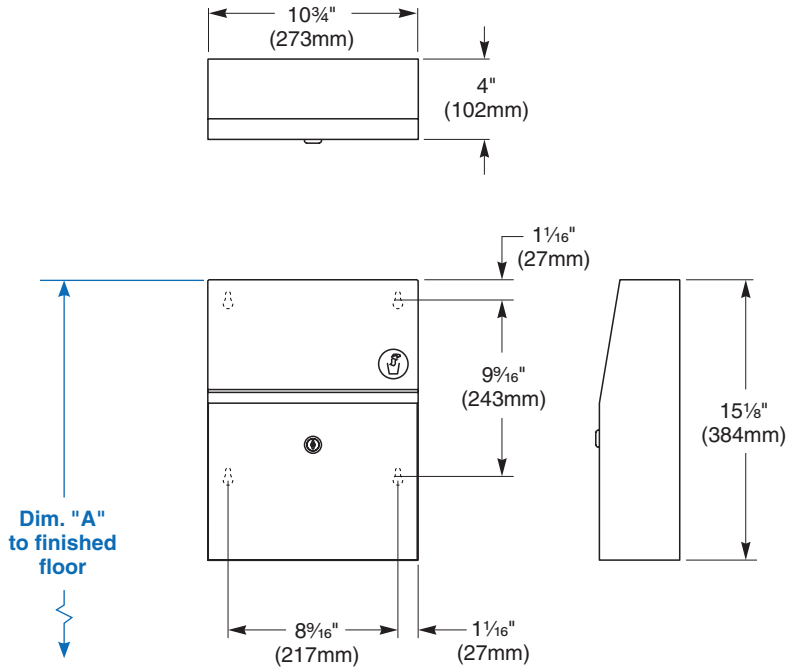

**Overall dimensions: 10 $\frac{3}{4}$ "W x 15 $\frac{1}{8}$ "H x 4"D.**

© 2014 Bradley  
P.O. Box 309, Menomonee Falls, WI 53052-0309  
800 BRADLEY (800 272 3539) +1 262 251 6000  
bradleycorp.com

**Dimensions**

<b>Dim. "A" Key Surface:</b>	For Dim. "A"	Top of Unit	Bottom of Unit
Top of door (6" door opening) to finished floor	48" (1219mm)	48" (1219mm)	32 5/8" (829mm)
	45" (1143mm)	45" (1143mm)	29 9/8" (752mm)
	42" (1067mm)	42" (1067mm)	26 5/8" (676mm)
	36" (914mm)	36" (914mm)	20 5/8" (524mm)
	33" (838mm)	33" (838mm)	17 5/8" (448mm)
<b>Rough wall opening:</b>			
Surface Mount:	No rough opening, see overall dimensions.		