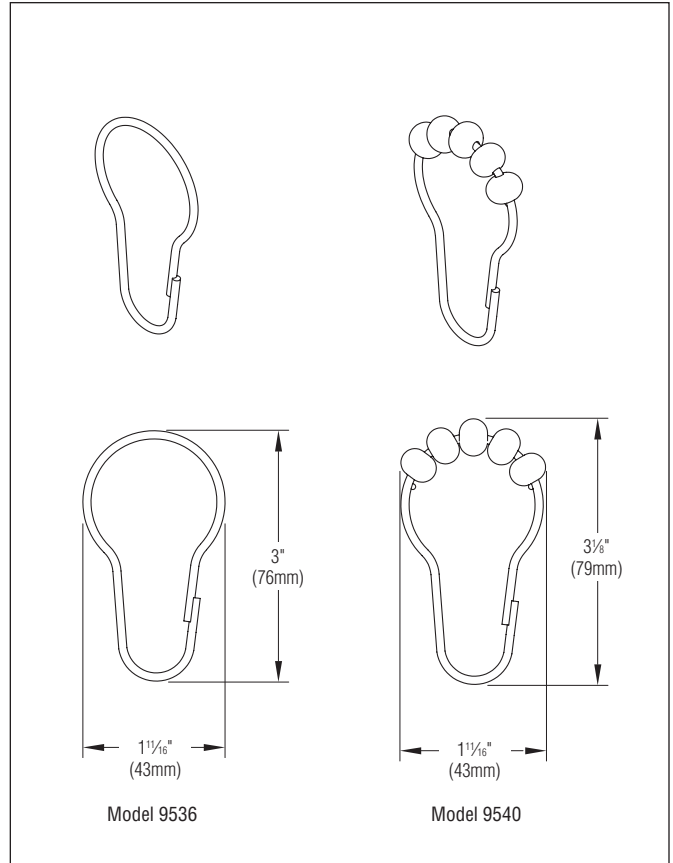

# 9536, 9540 Shower Curtain Hook

- ☑ Model 9536 – Shower Curtain Hook **Bradex**<sup>®</sup>
- ☑ Model 9540 – Shower Curtain Hook with Rollers **Bradex**<sup>®</sup>

## Product Materials

**Model 9536 Shower Curtain Hook:** stainless steel spring wire with snap fastener. Can be used with 1" and 1¼" diameter curtain rods.

**Model 9540 Shower Curtain Hook with Rollers:** stainless steel wire with snap fastener. Rollers are brass with nickel plating. Five rollers per hook. Can be used with 1" and 1¼" diameter curtain rods.

Orders composed of products indicated as **Bradex**<sup>®</sup> will be available to ship in three days after receipt of order at the factory. There is no pricing penalty for this service from Bradley.