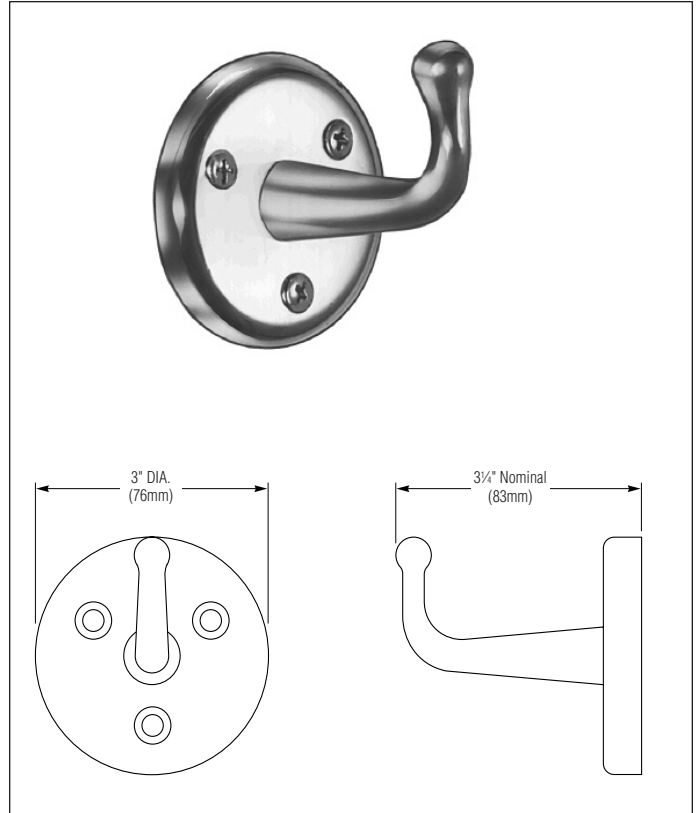

- Exposed Mounting
- Heavy-Duty **Bradex**[®]

Product Materials

ROBE HOOK: forged brass with bright chrome finish.

Installation

Verify all rough-in dimensions prior to installation. Secure to wall with mounting screws (included) at holes provided.

Optional Features

Feature	Suffix
<input type="checkbox"/> Satin chrome finish Bradex [®]	-81

Guide Specification

Heavy-duty robe hook to be of chrome plated brass with three mounting holes.

Orders composed of products indicated as **Bradex**[®] will be available to ship in three days after receipt of order at the factory. There is no pricing penalty for this service from Bradley.