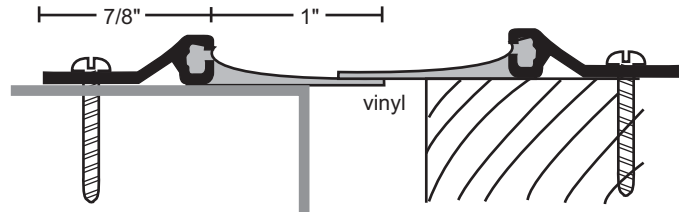

Surface Mounted Astragal Sets

#6 x 3/4" Stainless Steel SMS furnished.
Screw holes are slotted for adjustment.

A - clear
B - gold
DKB - dark bronze
no suffix - mill
Brush is gray with mill finish and clear anodized metal; black with gold and DKB vinyl is gray, except * vinyl is black

600
600A
600B
600DKB

Order as **set** to receive two pieces

97V
97VA
97VB
97VDKB

Order as **set** to receive two pieces

A605A
A605B
A605DKB

Order as **set** to receive two pieces

B606A
B606B
B606DKB

Order as **set** to receive two pieces

123NA x 121A
Maximum length 96"

Spring Adjustable Astragal Sets

- * Adjustment screws on 10" centers allow adjustment of the seal without re-positioning mounting location.
- * Spring-loaded to maintain constant pressure for the most effective seal