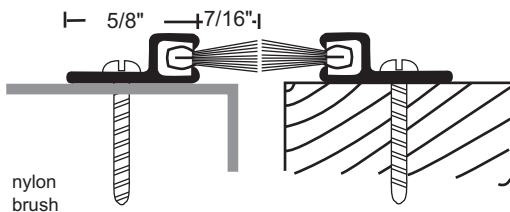

Surface Mounted Astragal Sets

#6 x 3/4" Stainless Steel SMS furnished.
Screw holes are slotted for adjustment.

A - clear
B - gold
DKB - dark bronze
no suffix - mill
Brush is gray with mill finish and clear anodized metal; black with gold and DKB vinyl is gray, except * vinyl is black

600
600A
600B
600DKB

Order as **set** to receive two pieces

97V
97VA
97VB
97VDKB

Order as **set** to receive two pieces

A605A
A605B
A605DKB

Order as **set** to receive two pieces

B606A
B606B
B606DKB

Order as **set** to receive two pieces

123NA x 121A
Maximum length 96"

Spring Adjustable Astragal Sets

- * Adjustment screws on 10" centers allow adjustment of the seal without re-positioning mounting location.
- * Spring-loaded to maintain constant pressure for the most effective seal