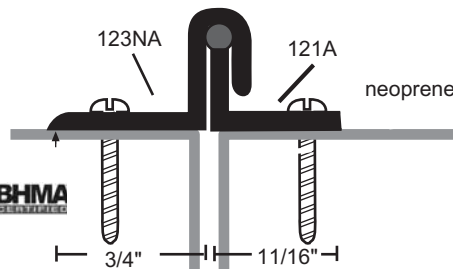

Surface Mounted Astragal Sets

#6 x 3/4" Stainless Steel SMS furnished.
Screw holes are slotted for adjustment.

A - clear
B - gold
DKB - dark bronze
no suffix - mill
Brush is gray with mill finish and clear anodized metal; black with gold and DKB vinyl is gray, except * vinyl is black

600
600A
600B
600DKB

Order as **set** to receive two pieces

97V
97VA
97VB
97VDKB

Order as **set** to receive two pieces

A605A
A605B
A605DKB

Order as **set** to receive two pieces

B606A
B606B
B606DKB

Order as **set** to receive two pieces

123NA x 121A
Maximum length 96"

Spring Adjustable Astragal Sets

- * Adjustment screws on 10" centers allow adjustment of the seal without re-positioning mounting location.
- * Spring-loaded to maintain constant pressure for the most effective seal