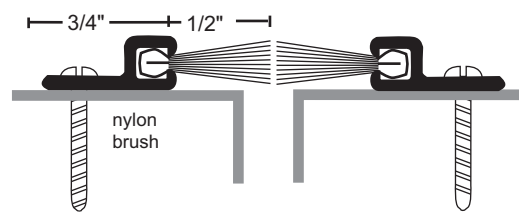

Surface Mounted Astragal Sets

#6 x 3/4" Stainless Steel SMS furnished.
Screw holes are slotted for adjustment.

A - clear
B - gold
DKB - dark bronze
no suffix - mill
Brush is gray with mill finish and clear anodized metal; black with gold and DKB vinyl is gray, except * vinyl is black

600
600A
600B
600DKB

Order as **set** to receive two pieces

97V
97VA
97VB
97VDKB

Order as **set** to receive two pieces

A605A
A605B
A605DKB

Order as **set** to receive two pieces

B606A
B606B
B606DKB

Order as **set** to receive two pieces

123NA x 121A
Maximum length 96"

Spring Adjustable Astragal Sets

- * Adjustment screws on 10" centers allow adjustment of the seal without re-positioning mounting location.
- * Spring-loaded to maintain constant pressure for the most effective seal