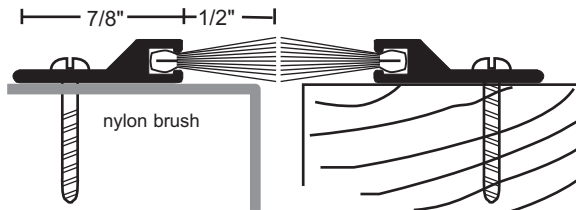

Surface Mounted Astragal Sets

#6 x 3/4" Stainless Steel SMS furnished.
Screw holes are slotted for adjustment.

A - clear
B - gold
DKB - dark bronze
no suffix - mill
Brush is gray with mill finish and clear anodized metal; black with gold and DKB vinyl is gray, except * vinyl is black

600
600A
600B
600DKB

Order as **set** to receive two pieces

97V
97VA
97VB
97VDKB

Order as **set** to receive two pieces

A605A
A605B
A605DKB

Order as **set** to receive two pieces

B606A
B606B
B606DKB

Order as **set** to receive two pieces

123NA x 121A
Maximum length 96"

Spring Adjustable Astragal Sets

- * Adjustment screws on 10" centers allow adjustment of the seal without re-positioning mounting location.
- * Spring-loaded to maintain constant pressure for the most effective seal