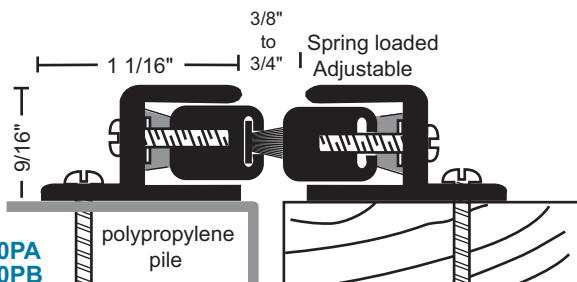

600
600A
600B
600DKB

Order as **set** to receive two pieces

97V
97VA
97VB
97VDKB

Order as **set** to receive two pieces

A605A
A605B
A605DKB

Order as **set** to receive two pieces

B606A
B606B
B606DKB

Order as **set** to receive two pieces

123NA x 121A
Maximum length 96"

Spring Adjustable Astragal Sets

- * Adjustment screws on 10" centers allow adjustment of the seal without re-positioning mounting location.
- * Spring-loaded to maintain constant pressure for the most effective seal