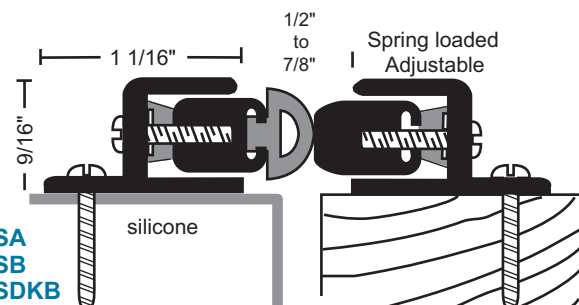

600
600A
600B
600DKB

Order as **set** to receive two pieces

97V
97VA
97VB
97VDKB

Order as **set** to receive two pieces

A605A
A605B
A605DKB

Order as **set** to receive two pieces

B606A
B606B
B606DKB

Order as **set** to receive two pieces

123NA x 121A
Maximum length 96"

Spring Adjustable Astragal Sets

- * Adjustment screws on 10" centers allow adjustment of the seal without re-positioning mounting location.
- * Spring-loaded to maintain constant pressure for the most effective seal

140PA
140PB
140PDKB

Order as **set** to receive both pieces

* **BHMA** * up to 3 hrs. metal doors, 20 mins. wood doors

140SA
140SB
140SDKB

Order as **set** to receive both pieces